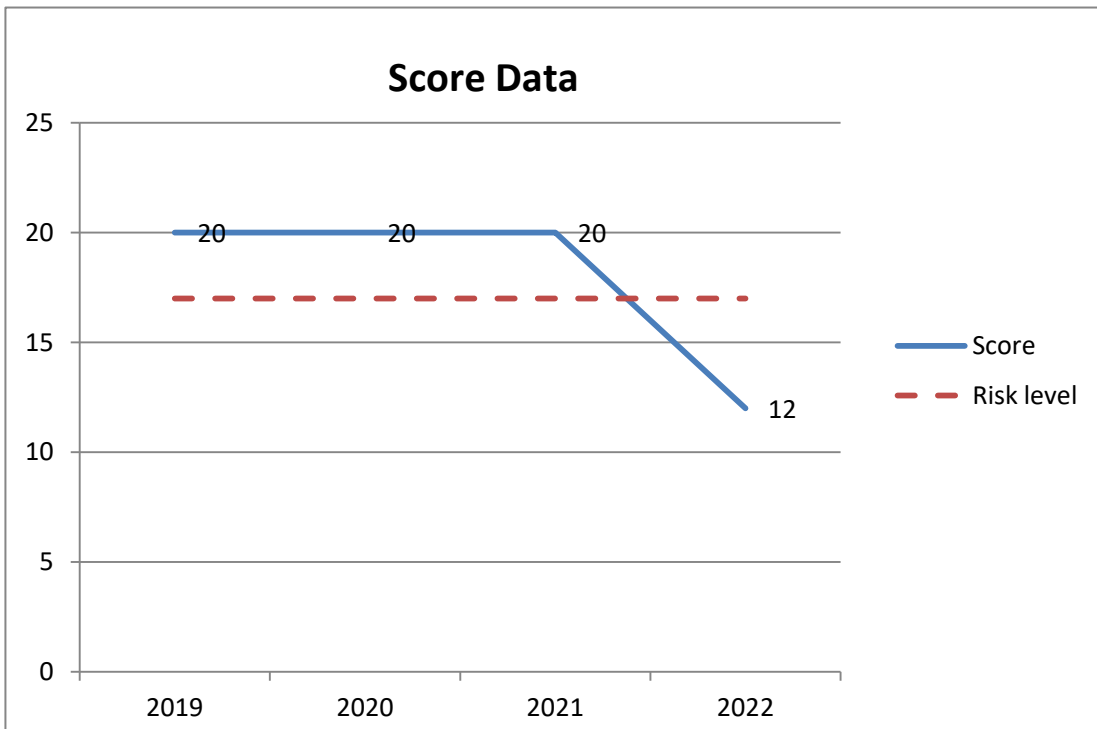

Year	Location	Score	Risk level
2019	Paddys Strand	20	17
2020	Paddys Strand	20	17
2021	Paddys Strand	20	17
2022	Paddys Strand	12	17

Year	Mayfly	Types				Ascellus
		Stonefly	Caddis	gold+		
2019	8	4	2	4	2	
2020	8	4	6	0	2	
2021	8	4	6	0	2	
2022	8	0	4	0	0	

Group Scores by Year